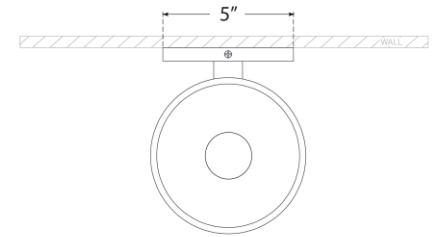

## Carola Single Sconce

Item # ARN 2490PN-WSG

Designer: AERIN

Height: 7.25"

Width: 6"

Extension: 7"

Backplate: 5" Round

Finishes: HAB, PN

Glass Options: FG, WSG

Socket: E12 Candelabra

Wattage: 5.5 LED G16.5

Weight: 6 Pounds

Top View

Side View

Front View