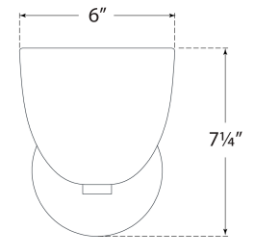

## Carola Single Sconce

Item # ARN 2490PN-WSG

Designer: AERIN

Height: 7.25"

Width: 6"

Extension: 7"

Backplate: 5" Round

Finishes: HAB, PN

Glass Options: FG, WSG

Socket: E12 Candelabra

Wattage: 5.5 LED G16.5

Weight: 6 Pounds

Top View

Side View

Front View