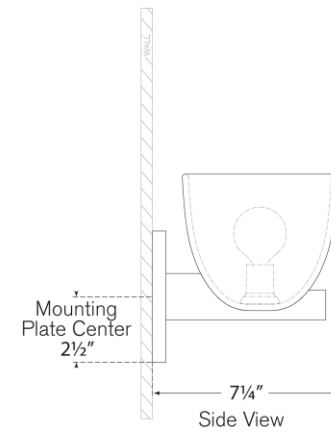

## Carola Single Sconce

Item # ARN 2490PN-WSG

Designer: AERIN

Height: 7.25"

Width: 6"

Extension: 7"

Backplate: 5" Round

Finishes: HAB, PN

Glass Options: FG, WSG

Socket: E12 Candelabra

Wattage: 5.5 LED G16.5

Weight: 6 Pounds

Top View

Side View

Front View