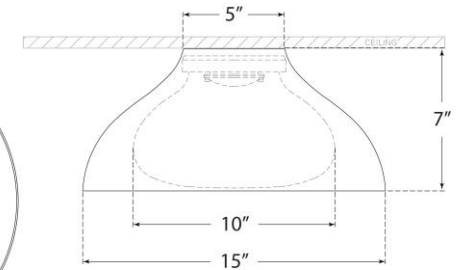

TEAR SHEET

Agnes 15" Flush Mount

Item # ARN 4350MBK-SWG

Designer: AERIN

Height: 7"

Width: 15"

Canopy: 5" Round

Finishes: BSL, G, MBK, PW

Glass Options: SWG

Lightsource: Dedicated LED

Wattage: 15w (1300lm)

Weight: 5 Pounds

Bottom View

Side View