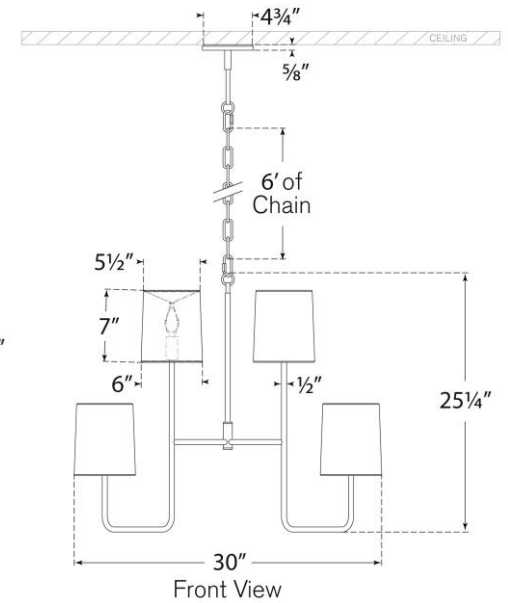

TEAR SHEET

Go Lightly Extra Large Two Tier Chandelier

Item # BBL 5083CW-L

Designer: Barbara Barry

Height: 25.25"

Width: 30"

Canopy: 4.75" Round

Finishes: BZ, CW, G, PN, SB

Shade Treatments: BZ, CW, G, L, PN, SB

Shade Details: 5.5" x 6" x 7"

Socket: 8 - E12 Candelabra

Wattage: 8 - 6.5 LED B11

Weight: 11 Pounds

Note: UL Only

Top View

Front View