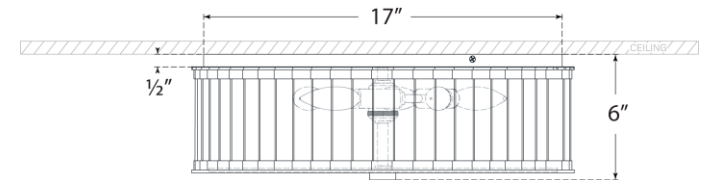

TEAR SHEET

Kean 18" Flush Mount

Item # CHC 4926PN-CG

Designer: Chapman & Myers

Height: 6"

Width: 18.25"

Canopy: 17" Round

Finishes: HAB, PN

Trim Options: CG

Socket: 5 - E12 Candelabra

Wattage: 5 - 6.5 LED B11

Weight: 28 Pounds

Side View

Bottom View