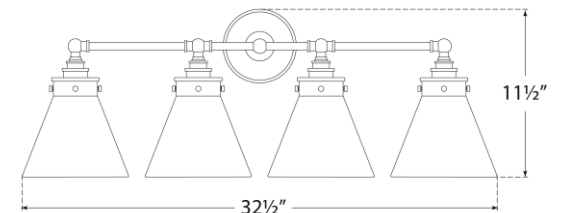

TEAR SHEET

Parkington 32" Four Light Bath Bar

Item # CHD 2530AB-CG

Designer: Chapman & Myers

Height: 11.5"

Width: 32.5"

Extension: 8.75"

Backplate: 4.5" Round

Finishes: AB, BZ, PN

Glass Options: CG, WG

Shade Details: 7.25"

Socket: 4 - E26 Keyless

Wattage: 4 - 12 LED A19

Weight: 9 Pounds

Top View

Side View