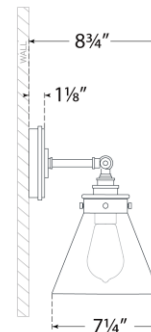

TEAR SHEET

Parkington 32" Four Light Bath Bar

Item # CHD 2530AB-CG

Designer: Chapman & Myers

Height: 11.5"

Width: 32.5"

Extension: 8.75"

Backplate: 4.5" Round

Finishes: AB, BZ, PN

Glass Options: CG, WG

Shade Details: 7.25"

Socket: 4 - E26 Keyless

Wattage: 4 - 12 LED A19

Weight: 9 Pounds

Top View

Side View