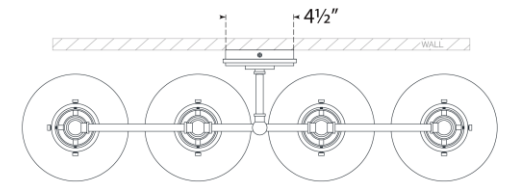

TEAR SHEET

Parkington 32" Four Light Bath Bar

Item # CHD 2530AB-CG

Designer: Chapman & Myers

Height: 11.5"

Width: 32.5"

Extension: 8.75"

Backplate: 4.5" Round

Finishes: AB, BZ, PN

Glass Options: CG, WG

Shade Details: 7.25"

Socket: 4 - E26 Keyless

Wattage: 4 - 12 LED A19

Weight: 9 Pounds

Top View

Side View