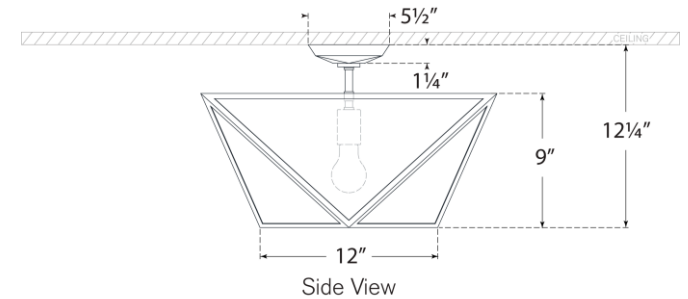

TEAR SHEET

Lorino Large Semi-Flush Mount

Item # JN 4241PN-WG

Designer: Julie Neill

Height: 12.25"

Width: 20"

Canopy: 5.5" Square

Finishes: BZ, HAB, PN

Glass Options: WG

Socket: E26 Keyless

Wattage: 15 LED A19

Weight: 15 Pounds

Side View

Top View