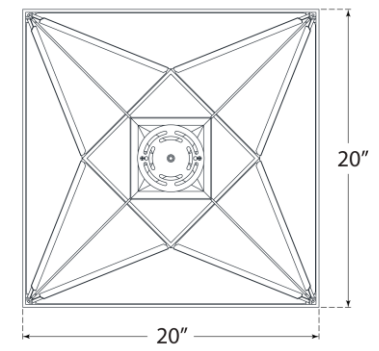

TEAR SHEET

Lorino Large Semi-Flush Mount

Item # JN 4241PN-WG

Designer: Julie Neill

Height: 12.25"

Width: 20"

Canopy: 5.5" Square

Finishes: BZ, HAB, PN

Glass Options: WG

Socket: E26 Keyless

Wattage: 15 LED A19

Weight: 15 Pounds

Side View

Top View