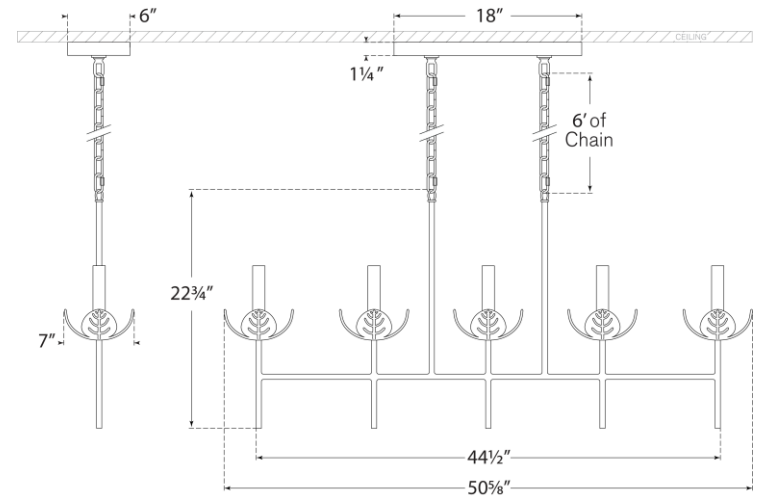

## Illana Large Linear Chandelier

Item # JN 5630BSL

Designer: Julie Neill

Height: 22.75"

Width: 50.5" x 7"

Canopy: 6" x 18" Rectangle

Finishes: AGL, BSL, PW

Shade Treatments: N/A, L

Socket: 5 - E12 Candelabra

Wattage: 5 - 60 C11

Weight: 17 Pounds

Side View

Front View