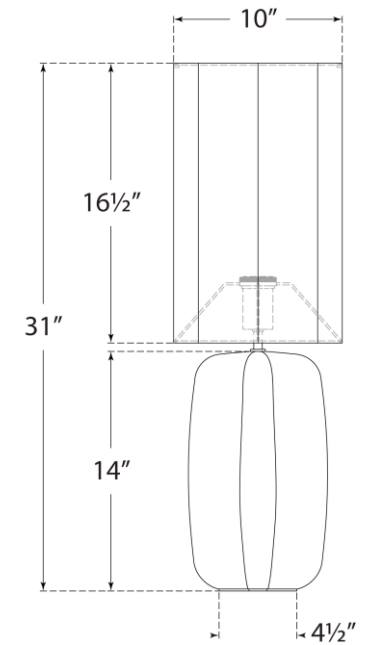

TEAR SHEET

Alessio Large Table Lamp

Item # KW 3022AI-L

Designer: Kelly Wearstler

Height: 31"

Width: 10"

Base: 4.5" X-Base

Finishes: AI, PW

Shade Treatments: L

Shade Details: 10" x 10" x 16.5" Octagon

Socket: E26 Keyless w/ Line Switch

Wattage: 8 LED T10

Weight: 15 Pounds

Note: Item not Available in Australia

Top View

Front View