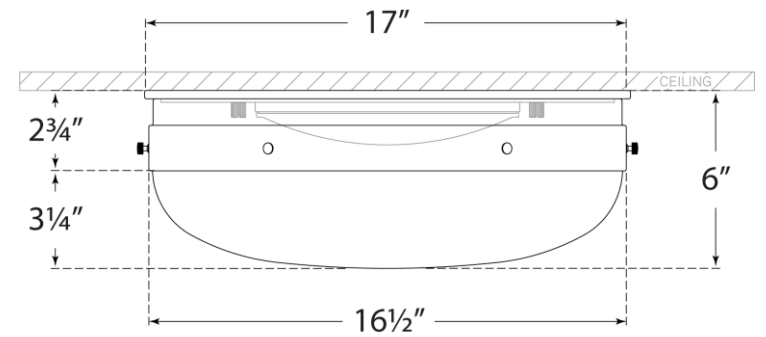

### Hicks Medium Flush Mount

Item # TOB 4064HAB-WG

Designer: Thomas O'Brien

Height: 6"

Width: 17"

Canopy: 17" Round

Finishes: AN, BZ/HAB, HAB, PN

Glass Options: WG

Lightsource: Dedicated LED

Wattage: 36w (2800lm)

Weight: 16 Pounds

Side View