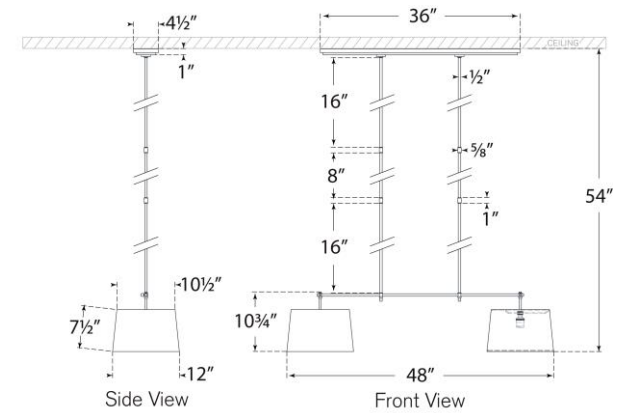

TEAR SHEET

Bryant Medium Billiard

Item # TOB 5047HAB-L

Designer: Thomas O'Brien

O/A Height: 54"

Fixture Height: 10.75"

Min. Custom Height: 17.25"

Width: 12" x 48"

Canopy: 4.5" x 36" Rectangle

Finishes: AN, BZ, BZ/HAB, HAB, PN

Shade Treatments: L

Shade Details: 10.5" x 12" x 7.5"

Socket: 2 - E26 Keyless

Wattage: 2 - 15 LED A19

Weight: 15 Pounds

20° Max

Bottom View