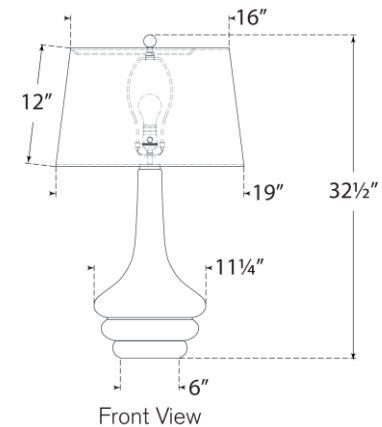

TEAR SHEET

Wallis Large Table Lamp

Item # CHA 8688OCH-L

Designer: Chapman & Myers

Height: 32.5"

Width: 19"

Base: 6" Round

Finishes: BTS, IVO, MBB, OCH, YOX

Shade Treatments: L

Shade Details: 16" x 19" x 12"

Socket: E26 Dimmer

Wattage: 15 LED A19

Weight: 10 Pounds

Note: Reactive Ceramic Glazes Will Vary in Color and Texture

Top View