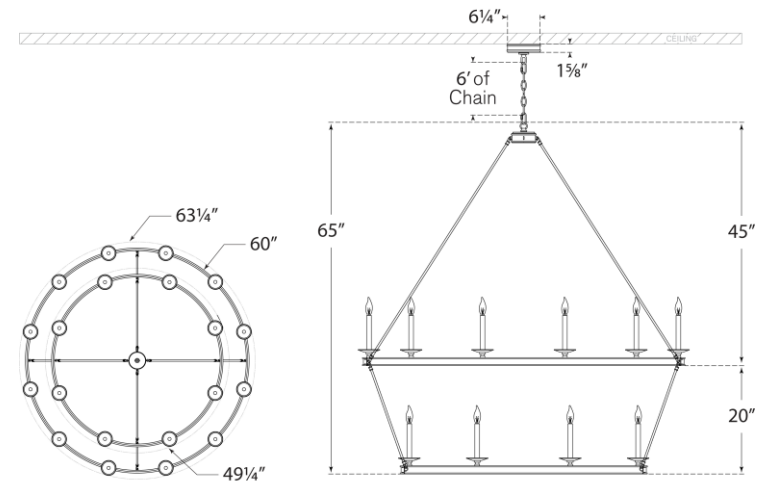

## Launceton XXL Two Tiered Chandelier

Item # CHC 1609PN

Designer: Chapman & Myers

Height: 65"

Width: 63.5"

Canopy: 6" Round

Finishes: AB, BZ, PN

Socket: 20 - E12 Candelabra

Wattage: 20 - 40 C11

Weight: 61 Pounds

Note: Special Installation Required

Top View

Front View