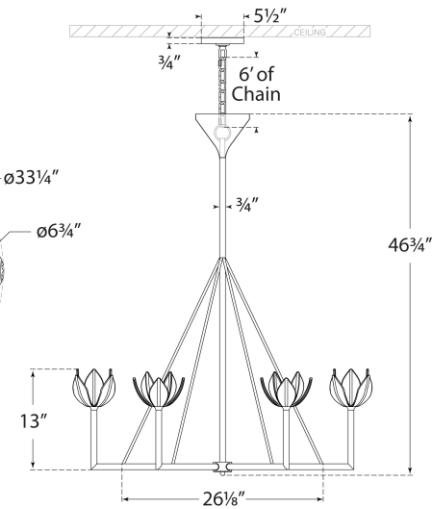

TEAR SHEET

Alberto Large Single Tier Chandelier

Item # JN 5004PW

Designer: Julie Neill

Height: 46.75"

Width: 40"

Canopy: 5.5" Round

Finishes: AB, ABL, AGL, BSL, PW

Socket: 6 - E12 Candelabra

Wattage: 6 - 60 G16.5

Weight: 22 Pounds

Top View

Front View