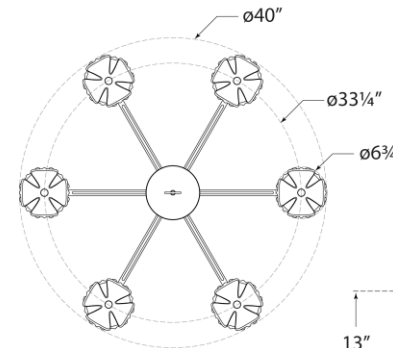

TEAR SHEET

Alberto Large Single Tier Chandelier

Item # JN 5004PW

Designer: Julie Neill

Height: 46.75"

Width: 40"

Canopy: 5.5" Round

Finishes: AB, ABL, AGL, BSL, PW

Socket: 6 - E12 Candelabra

Wattage: 6 - 60 G16.5

Weight: 22 Pounds

Top View

Front View