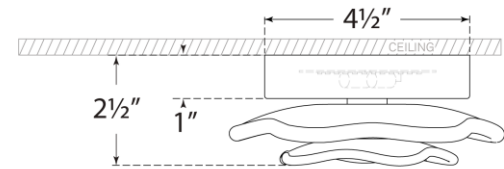

TEAR SHEET

Leighton 6" Layered Flush Mount

Item # KS 4063PN-BLS

Designer: kate spade new york

Height: 2.5"

Width: 6"

Canopy: 4.5" Round

Finishes: PN, SB

Glass Options: BLS, CRE

Lightsource: Dedicated LED

Wattage: 10w (1200lm)

Weight: 2 Pounds

Note: UL Only

Front View

Bottom View