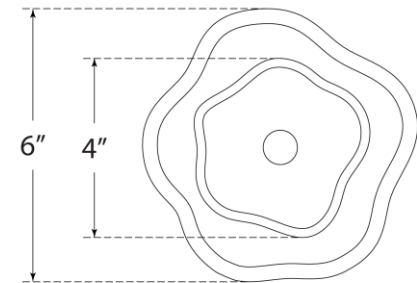

TEAR SHEET

Leighton 6" Layered Flush Mount

Item # KS 4063PN-BLS

Designer: kate spade new york

Height: 2.5"

Width: 6"

Canopy: 4.5" Round

Finishes: PN, SB

Glass Options: BLS, CRE

Lightsource: Dedicated LED

Wattage: 10w (1200lm)

Weight: 2 Pounds

Note: UL Only

Front View

Bottom View