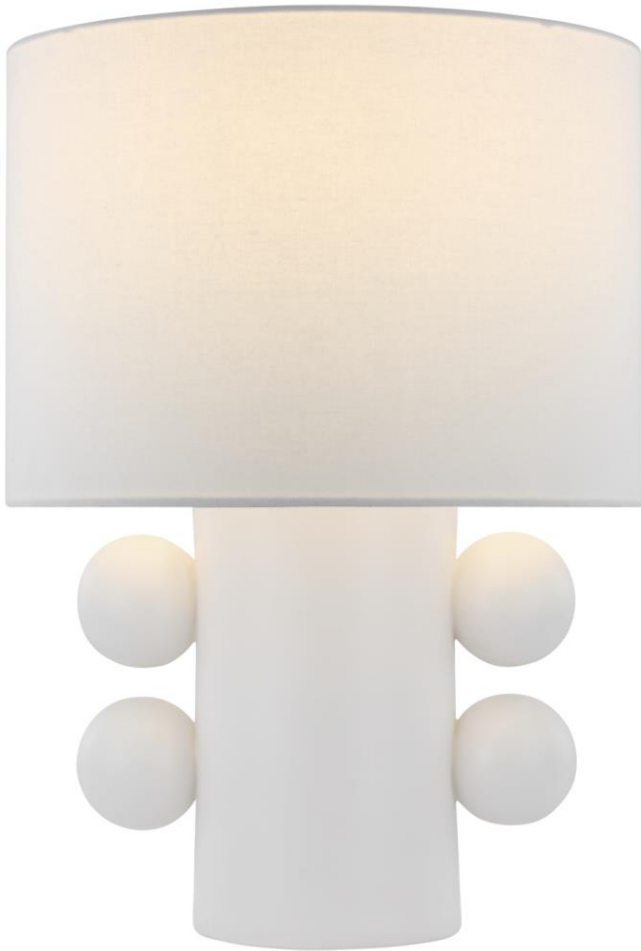

TEAR SHEET

Tiglia Low Table Lamp

Item # KW 3686PW-L

Designer: Kelly Wearstler

Height: 20.5"

Width: 14.75"

Base: 5.625" Round

Finishes: BLK, PW

Shade Treatments: L

Shade Details: 14.75" x 14.75" x 10.5"

Socket: E26 Keyless w/Dimmer on Back of Body

Wattage: 15 LED A19

Weight: 13 Pounds