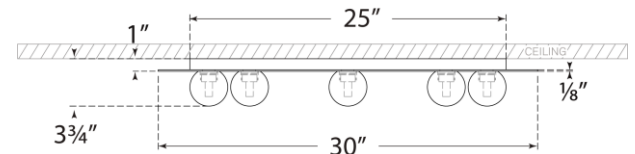

TEAR SHEET

Pertica 30" Eight Light Flush Mount

Item # KW 4521PN-ALB

Designer: Kelly Wearstler

Height: 3.75"

Width: 30"

Canopy: 25" Round

Finishes: MAB, MBZ, PN

Shade Treatments: ALB

Lightsource: Dedicated LED

Wattage: 30w (3600lm)

Weight: 48 Pounds

Note: Alabaster is a Natural Stone | Variations in Color and Texture are Expected

Front View

Bottom View