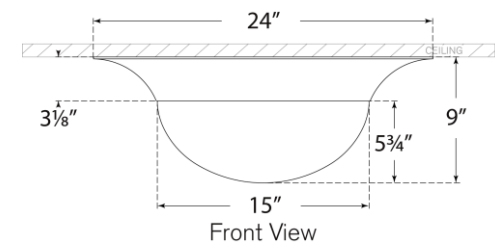

SPEC SHEET

Cluny 24" Flush Mount

Item # PCD 4002HAB-WG

Designer: Paloma Contreras

Height: 9"

Width: 24"

Canopy: 24" Round

Finishes: BZ, HAB, PN

Glass Options: WG

Lightsource: Dedicated LED

Wattage: 45w (5400lm)

Weight: 23 Pounds

Note: UL Only

Bottom View