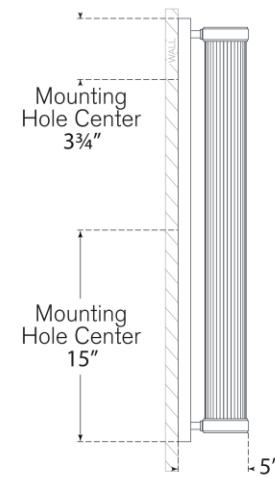

TEAR SHEET

Ranier 30" Linear Bath Light

Item # RL 2403NB

Designer: Ralph Lauren

Height: 30"

Width: 3.25"

Extension: 5"

Backplate: 2.5" x 30" Rectangle

Finishes: NB, PN

Lightsource: Dedicated LED

Wattage: 20w (1600lm)

Weight: 13 Pounds

Note: Requires Smaller Outlet Box

Top View

Side View

Front View