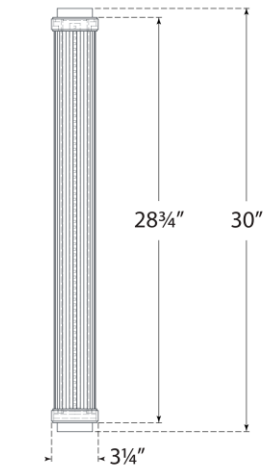

TEAR SHEET

Ranier 30" Linear Bath Light

Item # RL 2403NB

Designer: Ralph Lauren

Height: 30"

Width: 3.25"

Extension: 5"

Backplate: 2.5" x 30" Rectangle

Finishes: NB, PN

Lightsource: Dedicated LED

Wattage: 20w (1600lm)

Weight: 13 Pounds

Note: Requires Smaller Outlet Box

Top View

Side View

Front View