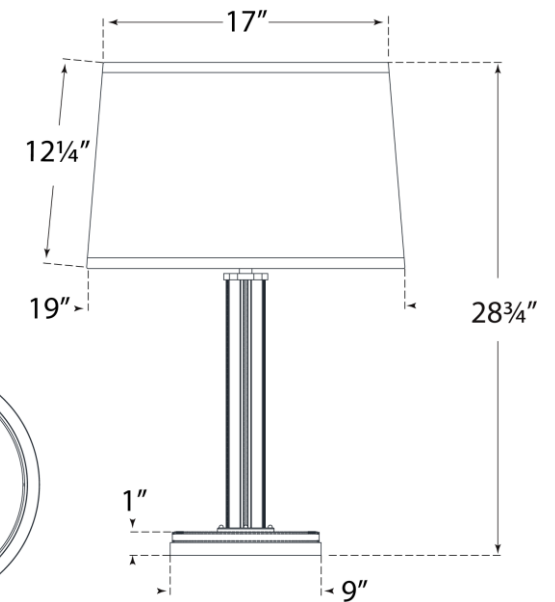

## Riley Medium Table Lamp

Item # RL 3493NB/SDL-L

Designer: Ralph Lauren

Height: 28.75"

Width: 19"

Base: 9" Round

Finishes: NB/NVY, NB/SDL, PN/CHC

Shade Treatments: L

Shade Details: 17" x 19" x 12.25"

Socket: E26 Dimmer

Wattage: 15 LED A19

Weight: 14 Pounds

Top View

Front View