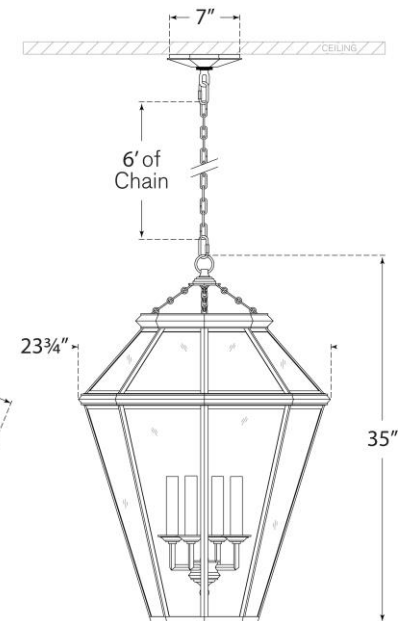

## Edmund Medium Lantern

Item # RL 5642PN-CG

Designer: Ralph Lauren

Height: 35"

Width: 23.75"

Canopy: 6.5" Octagon

Finishes: BZ, NB, PN

Glass Options: CG

Socket: 4 - E12 Candelabra

Wattage: 4 - 60 C11

Weight: 65 Pounds

Top View

Front View