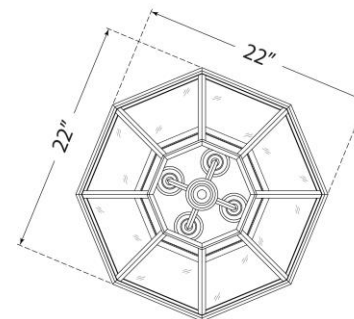

## Edmund Medium Lantern

Item # RL 5642PN-CG

Designer: Ralph Lauren

Height: 35"

Width: 23.75"

Canopy: 6.5" Octagon

Finishes: BZ, NB, PN

Glass Options: CG

Socket: 4 - E12 Candelabra

Wattage: 4 - 60 C11

Weight: 65 Pounds

Top View

Front View