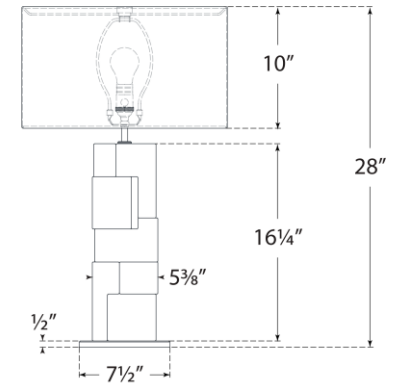

TEAR SHEET

Ashlar Large Table Lamp

Item # S 3926ALB/HAB-L

Designer: Ian K. Fowler

Height: 28"

Width: 17"

Base: 4.5" x 7.5" Rectangle

Finishes: ALB/BZ, ALB/HAB, ALB/PN

Shade Treatments: L

Shade Details: 17" x 17" x 10"

Socket: E26 Dimmer

Wattage: 15 LED A19

Weight: 22 Pounds

Note: Alabaster is a Natural Stone | Variations in Color and Texture are Expected

Side View

Front View