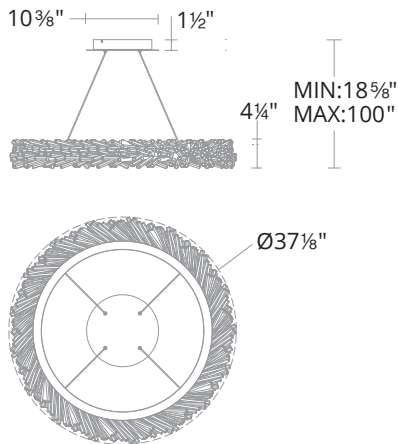

LINE DRAWING

Project:

Location:

Fixture Type:

Catalog Number:

AVAILABLE FINISHES

AB: Aged Brass

FEATURES

- Random crystal configurations creates uniqueness to individual preference
- Built-in color temperature adjustability switch from 3000K/3500K/4000K at time of installation
- Thin powered aircraft cables provide an ultra clean look for adjustable suspension height
- Thin canopy conceals a proprietary universal 120V-220V-277V driver
- Spin-on round canopy with minimal hardware
- Can be mounted on a sloped ceiling

SPECIFICATIONS

CRI	90
Dimming	ELV, 0-10V, TRIAC
Standards	ETL/cETL, Damp, Title 24

REPLACEMENT PARTS

- RPL-GLA-46237 - Crystal (bundle of 6)

Model	Size	LED Color Temp	Finish	Voltage	Wattage	Weight	LED Lumens	Delivered Lumens
BPD46237	37"	3000K/3500K/4000K	AB Aged Brass	120-277V	55W	77 lb	1800	1200

Example: BPD46237-AB