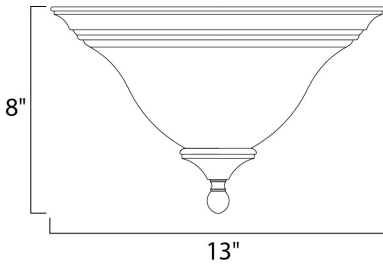

**PRODUCT DESCRIPTION**

A beautiful transitional collection with long flowing arms. Cool Ice glass perfectly compliments the rich Black finish.

**MEASUREMENTS**

DIMENSION : 13." L x 13." W x 8." H  
 HANGING WEIGHT : 3.04 lb