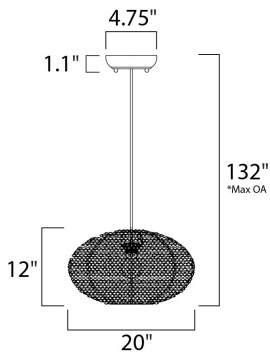

FINISHES OPTION

Copper CP

MATERIAL

Aluminum + Steel

RATINGS

Dry Location
Dimmable

ADDITIONAL

INSTALL UP/DOWN:
SLOPE: 120
OPERATING TEMPERATURE:
-20°C (-4°F), 40°C (104°F)

*max overall height

MEASUREMENTS

DIMENSION : 20." L x 20." W x 12." H
MAX OAH : 132." OAH
HANGING WEIGHT : 5.61 lb

LAMPING

INPUT VOLTAGE : 120V
LUMENS : 0 Rated (0 Del.)
BULB : 1 x 60W (NOT INCLUDED), 60W Total
DIMMABLE : Dimmable