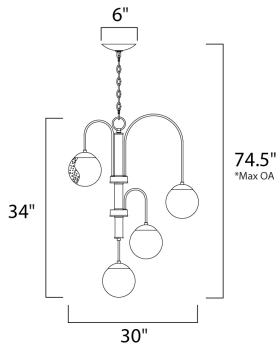

PRODUCT DESCRIPTION

Small dimension metal tubing is artfully bent to loop back to the origin that creates an unique and delicate arm. Supported by this graceful arm is a round bubble glass shade. Available in your choice of Textured Black with Polished Nickel accents and clear Bubble Glass or Textured Bronze with Satin Brass accents and Topaz Bubble glass.

*max overall height of fixture

MEASUREMENTS

DIMENSION : 30." L x 30." W x 34." H
 MAX OAH : 74.5" OAH x 34." OAH
 CANOPY : 6.25" W x 1.25" H x 6.25" L
 HANGING WEIGHT : 18.7 lb

LAMPING

INPUT VOLTAGE : 120V
 LUMENS : 0 Rated (0 Del.)
 BULB : 1 x 25W (NOT INCLUDED), 250W Total
 DIMMABLE : Dimmable