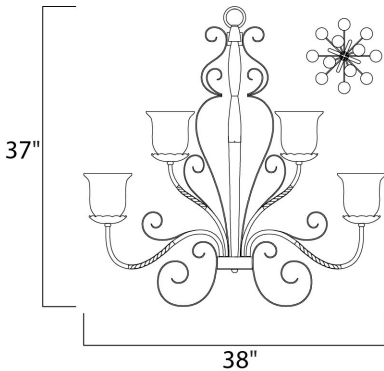

**PRODUCT DESCRIPTION**

Warm and inviting, this collection features Vintage Amber glass and our Oil Rubbed finish.

**MEASUREMENTS**

DIMENSION : 38." L x 38." W x 37." H  
 MAX OAH : 111." OAH  
 HANGING WEIGHT : 55.12 lb