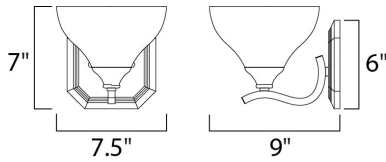

PRODUCT DESCRIPTION

Sleek modern form available in your choice of Oil Rubbed Bronze or Satin Nickel finish. The Frost glass shade gently melds into the flowing lines of the frame.

MEASUREMENTS

DIMENSION : 7.5" W x 7." H x 9." Ext
 MAX OAH : 6." W x 6." H
 HANGING WEIGHT : 2.16 lb