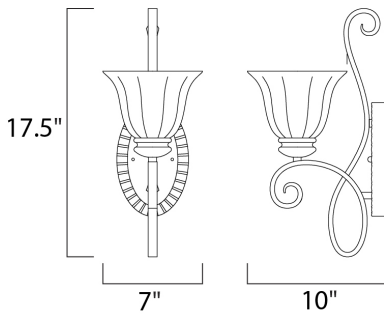

PRODUCT DESCRIPTION

A curvaceous metal frame finished in Platinum Dusk tastefully support fluted Wilshire glass shades.

FINISHES OPTION

Platinum Dusk PD

GLASS

Wilshire WS

MATERIAL

Steel

RATINGS

Damp Location
Dimmable

ADDITIONAL

INSTALL UP/DOWN: Up/Dn
RATED LIFE 2500 Hours
OPERATING TEMPERATURE:
-20°C (-4°F), 40°C (104°F)

MEASUREMENTS

DIMENSION : 7." W x 17.5" H x 10." Ext
MAX OAH : 5." W x 8." H
HANGING WEIGHT : 2.73 lb