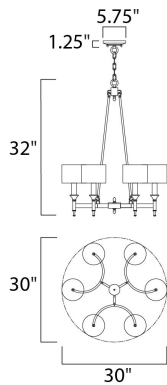

**FINISHES OPTION**

Polished Nickel PN

**MATERIAL**

Steel + Fabric

**RATINGS**

cETLusDry Location  
Dimmable

**ADDITIONAL**

INSTALL UP/DOWN:  
OPERATING TEMPERATURE:  
-20°C (-4°F), 40°C (104°F)

**MEASUREMENTS**

DIMENSION : 30." W x 32." H  
 MAX OAH : 75.5" OAH x 40.25" OAH  
 CANOPY : 5.75" W x 1.25" H x 5.75" L  
 HANGING WEIGHT : 17.6 lb

**LAMPING**

INPUT VOLTAGE : 120V  
 LUMENS : 0 Rated (0 Del.)  
 BULB : 6 x 40W (NOT INCLUDED), 240W Total  
 DIMMABLE : Dimmable