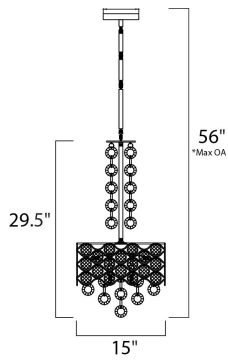

**PRODUCT DESCRIPTION**

Chains of faceted crystal rings are linked together by Polished Chrome jewelry bands that cascade from the top and through the fixture. The exterior shade of wave-like metal encases multi-faceted Beveled Crystal jewels, which sparkle from the light of the Xenon lamps included with each fixture.

\*max overall height

**MEASUREMENTS**

DIMENSION : 15." W x 29.5" H  
 MAX OAH : 56." OAH  
 HANGING WEIGHT : 15.4 lb

**LAMPING**

INPUT VOLTAGE : 120V  
 LUMENS : 0 Rated (0 Del.)  
 BULB : 6 x 40W (INCLUDED), 240W Total  
 DIMMABLE : Dimmable