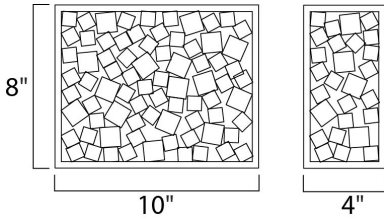

PRODUCT DESCRIPTION

A pattern of squares finished in Satin Nickel create a contemporary, geometric look which will enhance any space. The interior of each shade is lined with Frosted glass for a soft diffused light.

MEASUREMENTS

DIMENSION : 10." W x 8." H x 4." Ext
 MAX OAH : 7.87" W x 7.1" H
 HANGING WEIGHT : 6.6 lb

LAMPING

LUMENS : 0 Rated (0 Del.)
 BULB : 2 x 40W (INCLUDED), 80W Total
 LIGHTING_DIRECTION : Down

FINISHES OPTION