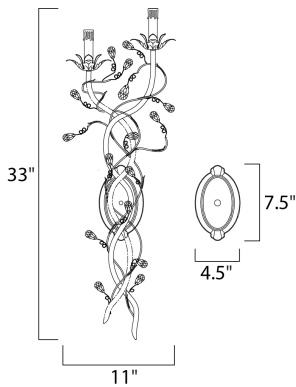

INSTALL UP/DOWN: Up
 RATED LIFE 1500 Hours
 OPERATING TEMPERATURE:
 -20°C (-4°F), 40°C (104°F)

MEASUREMENTS

DIMENSION : 11." W x 34." H x 8.5" Ext
 MAX OAH : 4.5" W x 7.5" H
 HANGING WEIGHT : 2.61 lb

LAMPING