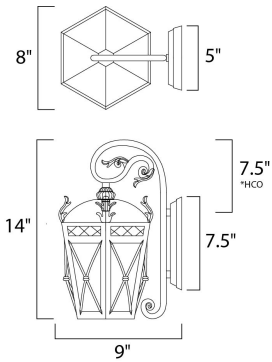

MEASUREMENTS

DIMENSION : 8." W x 14." H x 9." Ext
BACK PLATE : 5." W x 7.5" H x 7.5" HCO
HANGING WEIGHT : 9.9 lb

LAMPING

INPUT VOLTAGE : 120V
LUMENS : 672 Rated (0 Del.)
BULB : 1 x 60W (NOT INCLUDED), 60W Total
DIMMABLE : Dimmable

Always consult a qualified electrician before installing any lighting product.