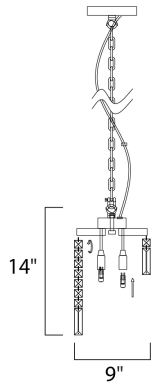

**PRODUCT DESCRIPTION**

Mixing the orderly structure of straight lines and sharp angles with simple curves, the Belvedere collection draws the eye in for a closer look. Striking columns of rectangular Beveled Crystals anchor their square counterparts as they descend from Polished Chrome bands. The graceful curves arc into one another reflecting the xenon light within.

**MEASUREMENTS**

DIMENSION : 9." W x 14." H  
 HANGING WEIGHT : 6.6 lb

**LAMPING**

INPUT VOLTAGE : 120V  
 LUMENS : 960 Rated (0 Del.)  
 BULB : 4 x 25W (INCLUDED), 100W Total  
 DIMMABLE : Dimmable  
 COLOR\_TEMP : 2900K