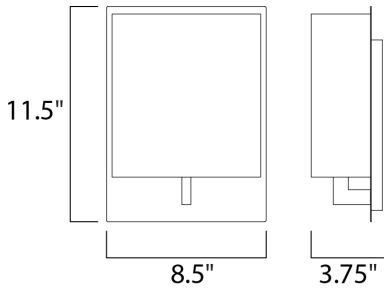

**MEASUREMENTS**

DIMENSION : 8.5" W x 11.5" H x 3.75" Ext  
 MAX OAH : 6.6" W x 9." H  
 HANGING WEIGHT : 3.73 lb

**LAMPING**

INPUT VOLTAGE : 120V  
 LUMENS : 800 Rated (0 Del.)  
 BULB : 1 x 9W (INCLUDED), 9W Total  
 DIMMABLE : Dimmable  
 CRI : 90+ CRI  
 COLOR\_TEMP : 3000K