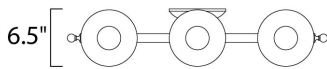

MEASUREMENTS

DIMENSION : 29.5" W x 9.5" H x 6.5" Ext
 BACK PLATE : 6.42" W x 4.53" H x 7.3" HCO
 HANGING WEIGHT : 5.95 lb

LAMPING

INPUT VOLTAGE : 120V
 LUMENS : 3,450 Rated (0 Del.)
 BULB : 3 x 60W (NOT INCLUDED), 180W Total
 DIMMABLE : Dimmable