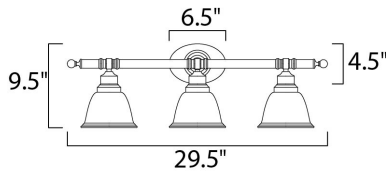

MEASUREMENTS

DIMENSION : 29.5" W x 9.5" H x 6.5" Ext
 BACK PLATE : 6.42" W x 4.53" H x 7.3" HCO
 HANGING WEIGHT : 5.95 lb

LAMPING

INPUT VOLTAGE : 120V
 LUMENS : 3,450 Rated (0 Del.)
 BULB : 3 x 60W (NOT INCLUDED), 180W Total
 DIMMABLE : Dimmable