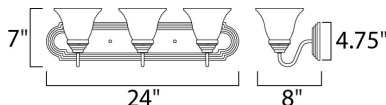

**MEASUREMENTS**

DIMENSION : 24." W x 7." H x 8." Ext  
 BACK PLATE : 4.33" W x 20.47" H x 4.07" HCO  
 HANGING WEIGHT : 5.58 lb

**LAMPING**

INPUT VOLTAGE : 120V  
 LUMENS : 2,700 Rated (0 Del.)  
 BULB : 3 x 13W (INCLUDED), 39W Total  
 CRI : 80+ CRI  
 COLOR\_TEMP : 2700K