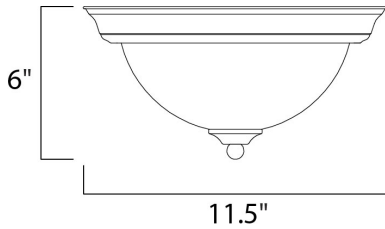

MEASUREMENTS

DIMENSION : 11.5" L x 11.5" W x 6." H
 HANGING WEIGHT : 2.7 lb

LAMPING

INPUT VOLTAGE : 120V
 LUMENS : 900 Rated (0 Del.)
 BULB : 1 x 13W (INCLUDED), 13W Total
 CRI : 80+ CRI
 COLOR_TEMP : 2700K