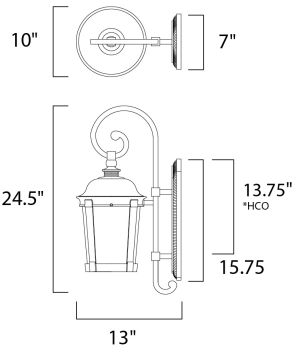

MEASUREMENTS

DIMENSION : 10." W x 24.5" H x 13." Ext
BACK PLATE : 7." W x 15.75" H x 13.5" HCO
HANGING WEIGHT : 7.37 lb

LAMPING

INPUT VOLTAGE : 120V
LUMENS : 1,355 Rated (0 Del.)
BULB : 1 x 18W (INCLUDED), 18W Total
COLOR_TEMP : 2700K

Always consult a qualified electrician before installing any lighting product.