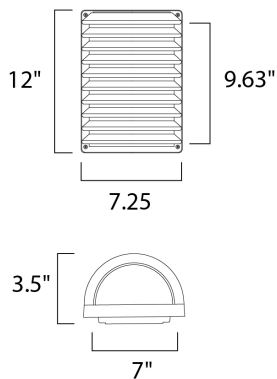

MEASUREMENTS

DIMENSION : 7.25" W x 12." H x 3.5" Ext
 BACK PLATE : 7." W x 9.63" H x 6." HCO
 HANGING WEIGHT : 4.25 lb

LAMPING

INPUT VOLTAGE : 120V
 LUMENS : 1,355 Rated (0 Del.)
 BULB : 1 x 18W (INCLUDED), 18W Total
 CRI : 80+ CRI
 COLOR_TEMP : 2700K