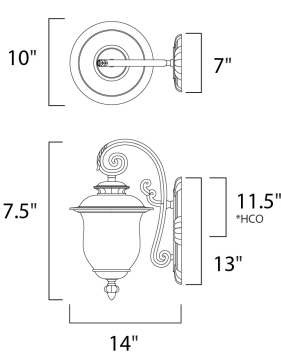

MEASUREMENTS

DIMENSION : 10." W x 17.5" H x 14." Ext
BACK PLATE : 7." W x 13." H x 11.5" HCO
HANGING WEIGHT : 6.79 lb

LAMPING

INPUT VOLTAGE : 120V
LUMENS : 1,355 Rated (0 Del.)
BULB : 1 x 18W (INCLUDED), 18W Total
CRI : 80+ CRI
COLOR_TEMP : 2700K

Always consult a qualified electrician before installing any lighting product.