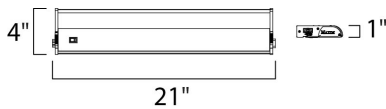

PRODUCT DESCRIPTION

With a sleek profile and direct wiring, this fully dimmable state-of-the-art CounterMax MX-L120DC under cabinet light, powered by choice of 3000K LED manufactured by CREE® or 2700K LED manufactured by Philips® Luxeon®, easily installs under the cabinet with its built-in knock outs and emits a crisp white light which illuminates without shadows. The hinged top gives easy access for installation and wiring. Cabinets stay cool and safe with LED light output. CounterMax MX-L120DC is linkable without or with cords using MXInterLink4 accessories.

MEASUREMENTS

DIMENSION : 21." L x 4." W x 1." H
 HANGING WEIGHT : 3.3 lb

LAMPING

INPUT VOLTAGE : 120V
 LUMENS : 426 Rated (0 Del.)
 BULB : 6 x 2.32W LED (INTEGRATED), 14W Total
 DIMMABLE : Dimmable
 CRI : 85 CRI
 COLOR_TEMP : 2700K