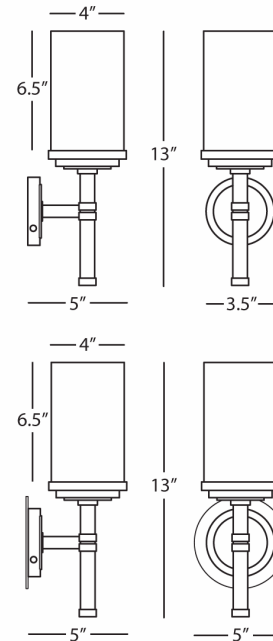

HALO

1324

Single Sconce

1 - 60W Max.

Bulb Type: A

Direct Wire Only

Brushed Brass Finish w/

Polished Brass Accents

Cased White Glass Shade

FINISH OPTIONS:

B1324 - Brushed Nickel Finish w/

Polished Nickel Accents

C1324 - Brushed Chrome Finish w/

Polished Chrome Accents

*Metal Junction Box Cover Plate in Matching

Finish Included

Shown with Optional Junction Box Cover Plate