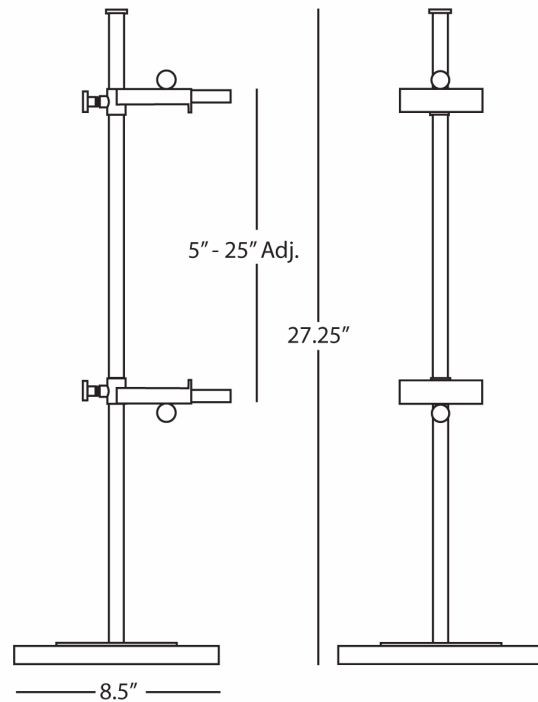

JONATHAN ADLER

BRISTOL

S707

Adjustable Table Easel

Polished Nickel Finish

Carrara Marble Base

FINISH OPTIONS:

707 - Natural Brass

Honed Travertine Base

** Available for Quick SHIP **