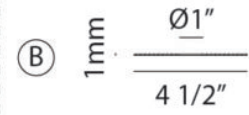

Accessories

C63112MB

SPECIFICATION SHEET

Finish	Matte Black
Cord Color	Silver Fabric
Dimension	Ø23 5/8" x 168 5/8"H Max.
Lamping	12 x 10W G9 120V
Canopy Color	Matte Black
Canopy Size	Ø23 5/8" x 1"H
Wire Length	120" Max.
Location	Dry
Warranty	1 year fixture warranty