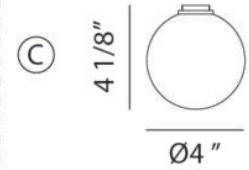

Accessories

C63112MB

SPECIFICATION SHEET

Finish	Matte Black
Cord Color	Silver Fabric
Dimension	Ø23 5/8" x 168 5/8"H Max.
Lamping	12 x 10W G9 120V
Canopy Color	Matte Black
Canopy Size	Ø23 5/8" x 1"H
Wire Length	120" Max.
Location	Dry
Warranty	1 year fixture warranty