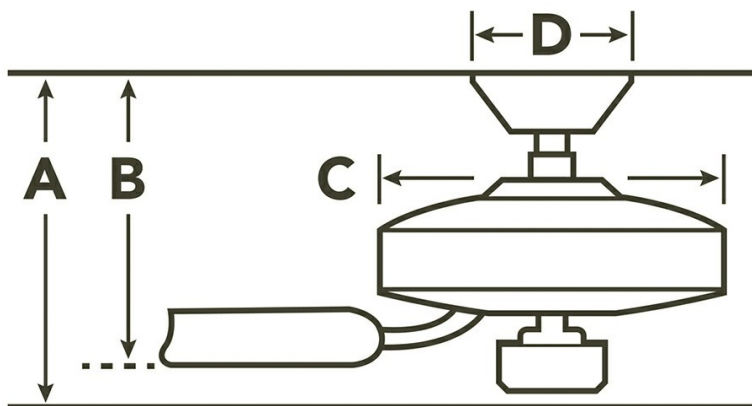

Dimensions

Downrod	A	B	C	D
1.00 OD X 4.50	13.75	11.00	8.00	5.90

Available Finishes

Finish	Fixture	Glass	Blade 1	Blade 2
Matte White	330243MWH		MATTE WHITE	MATTE WHITE

Kichler
7711 East Pleasant Valley Road
Cleveland, Ohio 44131-8010
Toll free: 866.558.5706 or kichler.com

Notes:

1) Information provided is subject to change without notice. All values are design or typical values when measured under laboratory conditions.
2) Incandescent Equivalent: The incandescent equivalent as presented is an approximate number and is for reference only.

KICHLER.